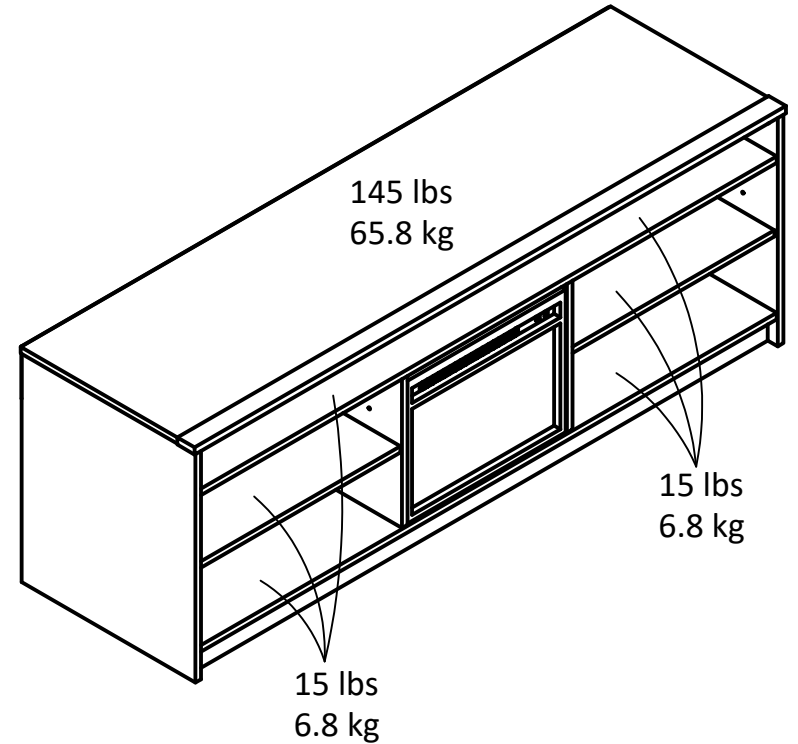

**2815**

Interior Storage dimensions:  
(2) storage spaces (adjustable heights)  
22.95 in. (58.3 cm) W  
14.72 in. (37.4 cm) H  
19.57 in. (49.7 cm) D  
3.83 cubic feet each side

Interior Storage dimensions:  
Top Section  
65.35 in. (160.0 cm) W  
3.94 in. (10.0 cm) H  
19.57 in. (49.7 cm) D  
2.92 cubic feet

Wood Breakdown: 88%  
Total storage: 10.58 cubic feet

67.0"W x 19.8"D x 23.23"H  
170.2cm W x 50.3cm D x 59.0cm H

**Maximum TV (flat screen) 80"**

Maximum Weight Capacities  
Unit Weight: 117 lbs. (53 kg)