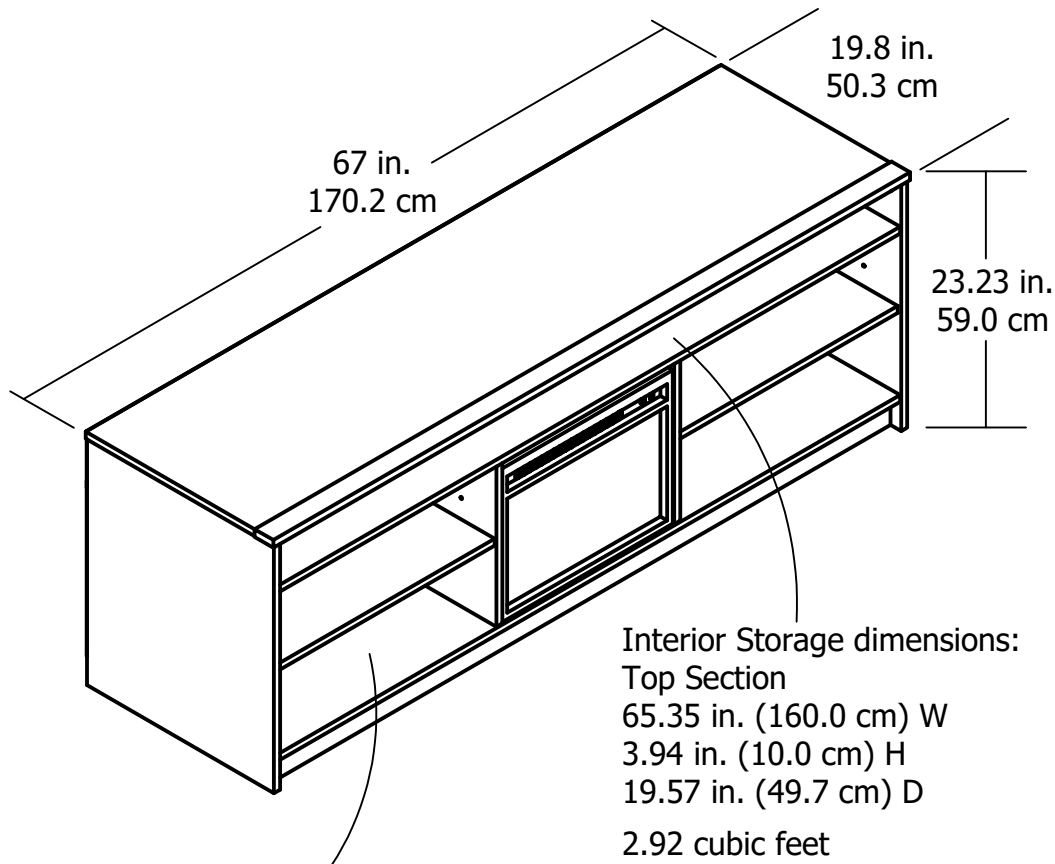

**2815**

Interior Storage dimensions:  
(2) storage spaces (adjustable heights)  
22.95 in. (58.3 cm) W  
14.72 in. (37.4 cm) H  
19.57 in. (49.7 cm) D  
3.83 cubic feet each side

Interior Storage dimensions:  
Top Section  
65.35 in. (160.0 cm) W  
3.94 in. (10.0 cm) H  
19.57 in. (49.7 cm) D  
2.92 cubic feet

Wood Breakdown: 88%  
Total storage: 10.58 cubic feet

67.0"W x 19.8"D x 23.23"H  
170.2cm W x 50.3cm D x 59.0cm H

**Maximum TV (flat screen) 80"**

Maximum Weight Capacities  
Unit Weight: 117 lbs. (53 kg)